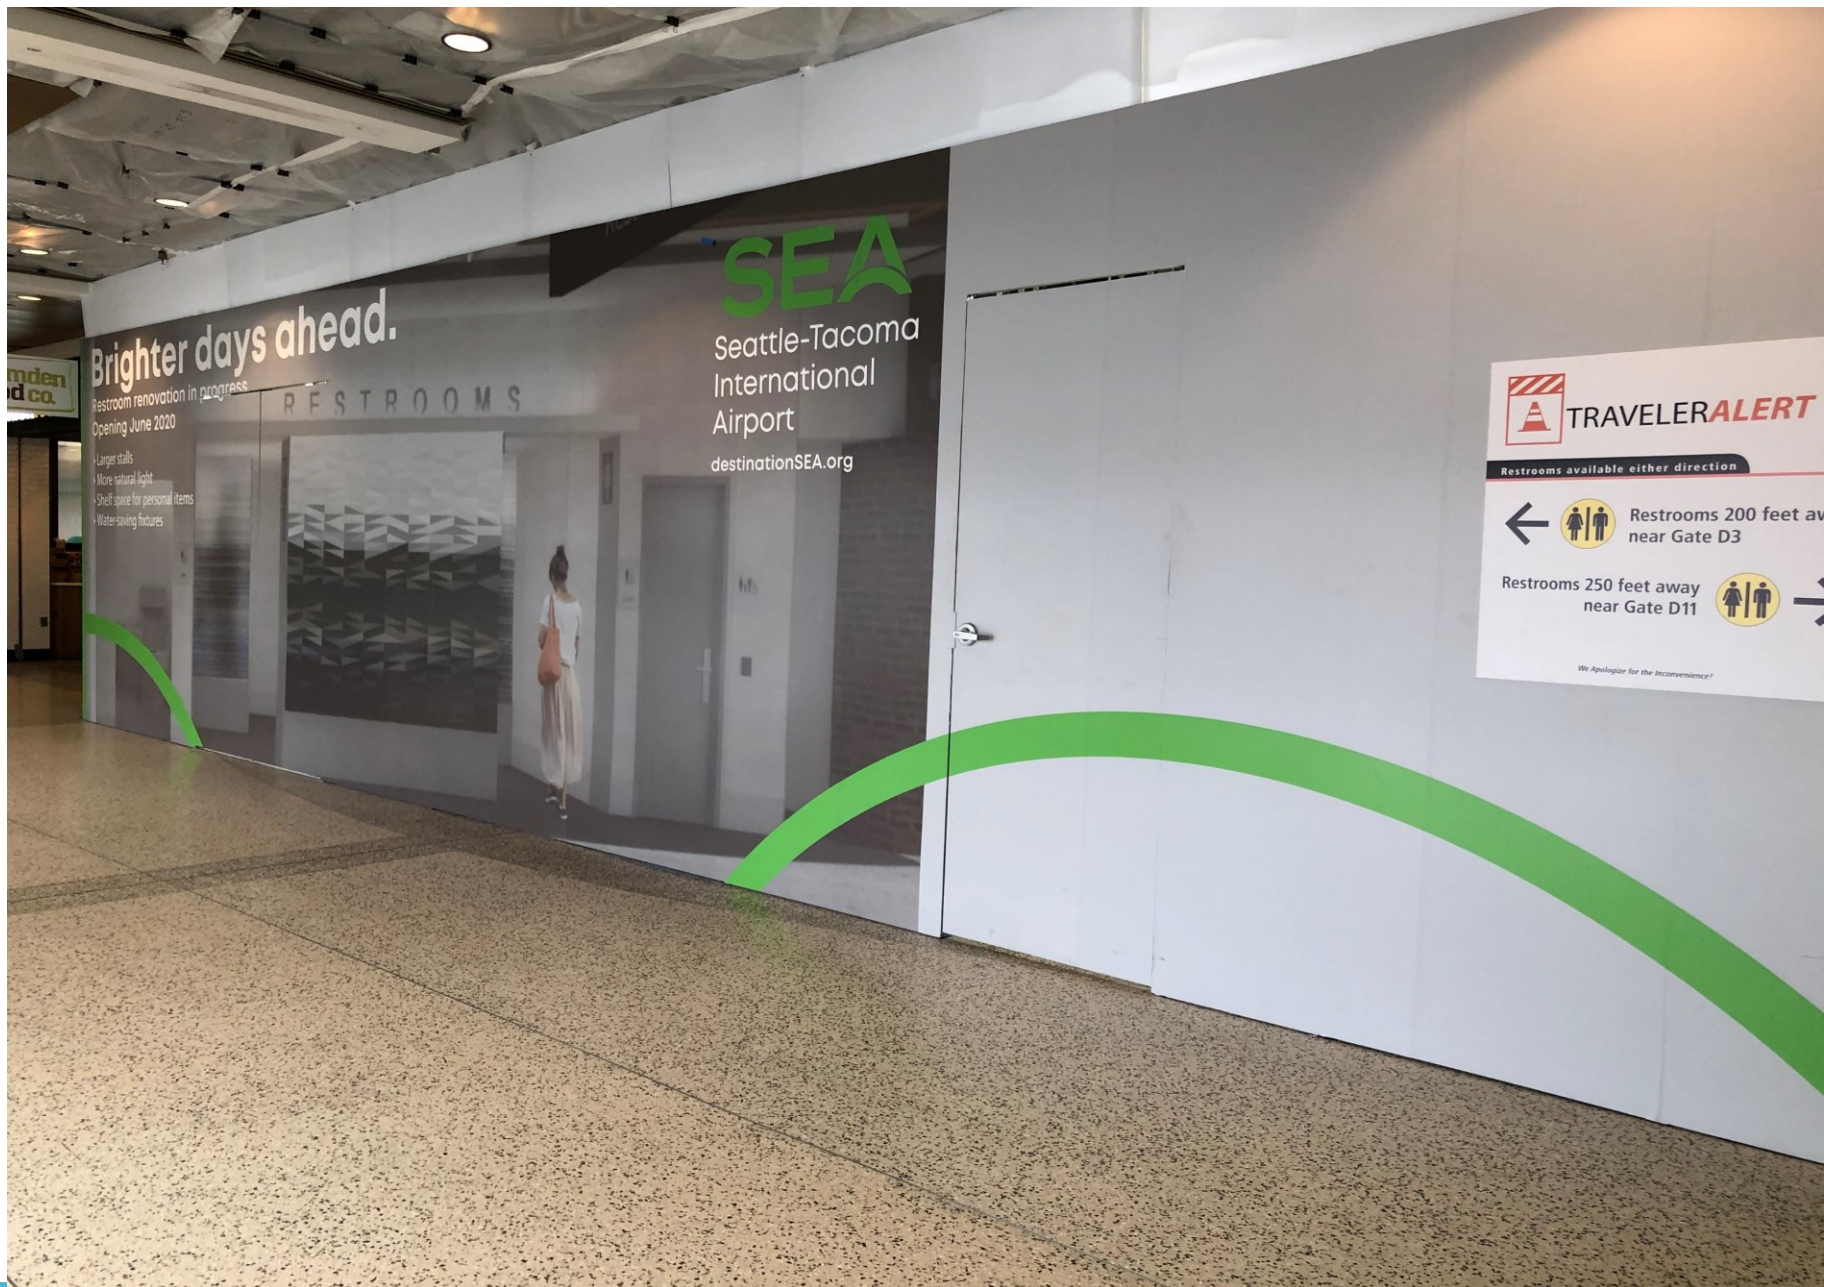

Brighter days ahead.

Restroom renovation in progress
Opening June 2020

RESTROOMS

SEA
Seattle-Tacoma
International
Airport
destinationSEA.org

TRAVELER ALERT

Restrooms available either direction

Restrooms 200 feet away
near Gate D3

Restrooms 250 feet away
near Gate D11

We Apologize for the Inconvenience!